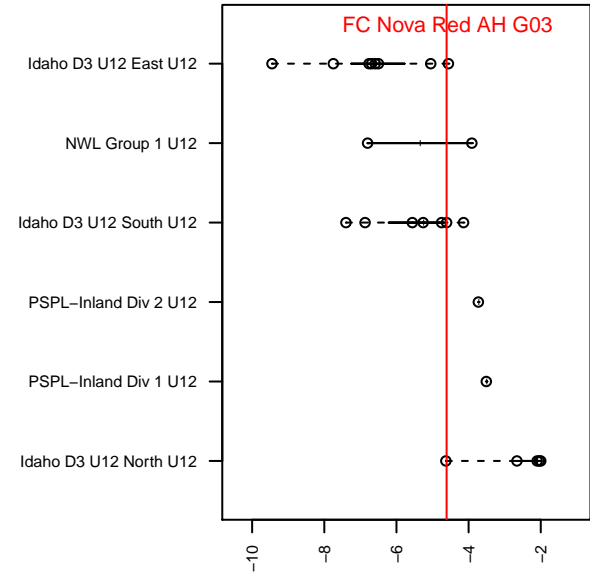

**attack and defense rating
relative to others at age
and all opponents in last 13 months**